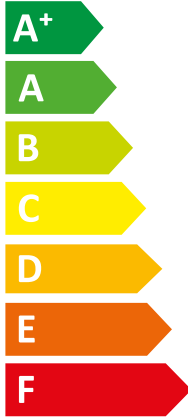

ENERG
енергия · ενεργεια

VWL 45/7.2 AS 230V S3 + VWL

| Vaillant

|| 108/7.2 IS

A++

A

Two icons showing sound power levels. The top icon shows a speaker inside a house with the value 41 dB. The bottom icon shows a speaker outside a house with the value 63 dB.

A legend for power consumption in kW, shown as a blue rounded rectangle containing three items: a dark blue square for 4 kW, a medium blue square for 5 kW, and a light blue square for 4 kW.