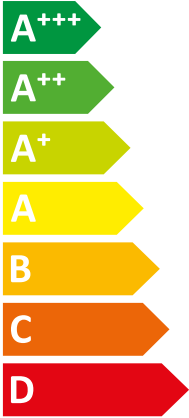

ENERG
енергия · ενεργεια

VWL 45/7.2 AS 230V S3 + VWL

| Vaillant

|| 108/7.2 IS

A++

A

Two icons showing sound power levels. The top icon shows a speaker inside a house with the value 41 dB. The bottom icon shows a speaker outside a house with the value 63 dB.

A legend for power consumption in kW, shown as a blue rounded rectangle containing three items: a dark blue square for 4 kW, a medium blue square for 5 kW, and a light blue square for 4 kW.