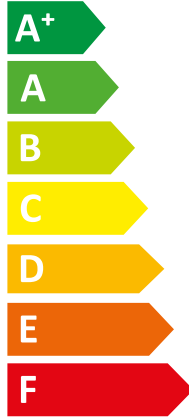

ENERG
енергия · ενέργεια

VWL 45/7.2 AS 230V S3 + VWL

I Vaillant

II 108/7.2 IS C2

A++

A

Two icons showing sound power levels. The top icon shows a speaker inside a house with the value 41 dB. The bottom icon shows a speaker outside a house with the value 63 dB.

A legend for power consumption in kW, shown as a blue rounded rectangle containing three items: a dark blue square for 4 kW, a medium blue square for 5 kW, and a light blue square for 4 kW.