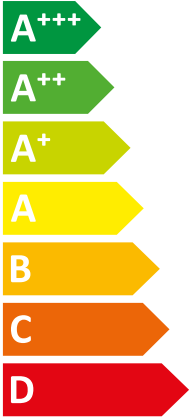

ENERG
енергия · ενεργεια

VWL 45/7.2 AS 230V S3 + VWL

| Vaillant

|| 108/7.2 IS S5

A++

A

Two icons showing sound power levels. The top icon shows a speaker inside a house with the value **41 dB**. The bottom icon shows a speaker outside a house with the value **63 dB**.

A legend for power consumption with three entries: a dark blue square for **4 kW**, a medium blue square for **5 kW**, and a light blue square for **4 kW**.