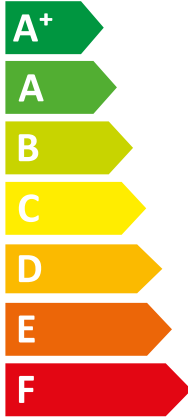

ENERG
енергия · ενεργεια

VWL 45/7.2 AS 230V S3 + VWL

| Vaillant

|| 108/7.2 IS S5

A++

A

Two icons showing sound power levels. The top icon shows a speaker inside a house with the value **41 dB**. The bottom icon shows a speaker outside a house with the value **63 dB**.

A legend for power consumption with three entries: a dark blue square for **4 kW**, a medium blue square for **5 kW**, and a light blue square for **4 kW**.