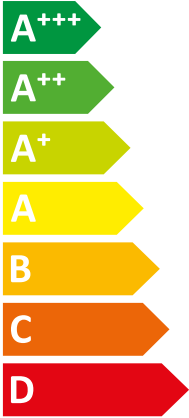

**ENERG**  
енергия · ενέργεια

VWL 65/7.2 AS 230V S3 + VWL

Vaillant

108/7.2 IS C2

**A++**

**A**

Two icons showing sound power levels. The top icon shows a speaker inside a house with the value 41 dB. The bottom icon shows a speaker outside a house with the value 63 dB.

Legend for power consumption in kW, shown as colored squares:

- 4 kW (dark blue square)
- 5 kW (medium blue square)
- 5 kW (light blue square)