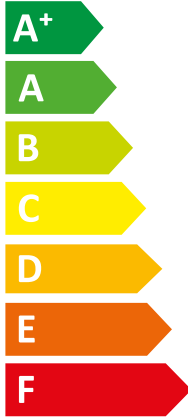

**ENERG**  
енергия · ενέργεια

VWL 65/7.2 AS 230V S3 + VWL

Vaillant

108/7.2 IS C2

**A++**

**A**

Two icons showing sound power levels. The top icon shows a speaker inside a house with the value 41 dB. The bottom icon shows a speaker outside a house with the value 63 dB.

Legend for power consumption in kW, shown as colored squares:

- 4 kW (dark blue square)
- 5 kW (medium blue square)
- 5 kW (light blue square)