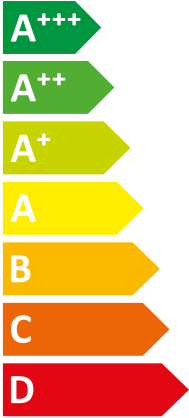

**ENERG**  
енергия · ενεργεια

VWL 85/7.2 AS 230V S3 + VWL

I Vaillant

II 108/7.2 IS

**A++**

**A**

Two icons showing sound power levels. The top icon shows a speaker inside a house with the text "41 dB". The bottom icon shows a speaker outside a house with the text "63 dB".

A legend for power consumption in kW, shown as a rounded rectangle with three colored squares and corresponding text: a dark blue square for "8 kW", a medium blue square for "8 kW", and a light blue square for "7 kW".