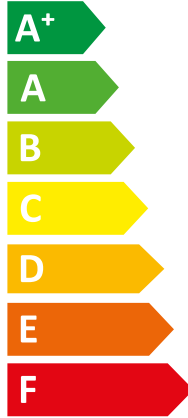

**ENERG**  
енергия · ενεργεια

VWL 85/7.2 AS 230V S3 + VWL

I Vaillant

II 108/7.2 IS

**A++**

**A**

Two icons showing sound power levels. The top icon shows a speaker inside a house with the text "41 dB". The bottom icon shows a speaker outside a house with the text "63 dB".

A legend for power consumption in kW, shown as a rounded rectangle with three colored squares and corresponding text: a dark blue square for "8 kW", a medium blue square for "8 kW", and a light blue square for "7 kW".