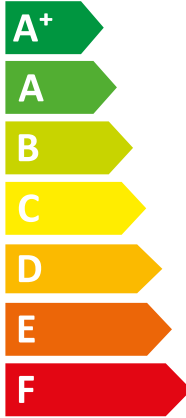

ENERG
енергия · ενεργεια

VWL 85/7.2 AS 230V S3 + VWL

I Vaillant

II 108/7.2 IS S5

A++

A

Two icons showing sound power levels. The top icon shows a speaker inside a house with the value **41 dB**. The bottom icon shows a speaker outside a house with the value **63 dB**.

A legend for power consumption with three colored squares: dark blue for **8 kW**, medium blue for **8 kW**, and light blue for **7 kW**.