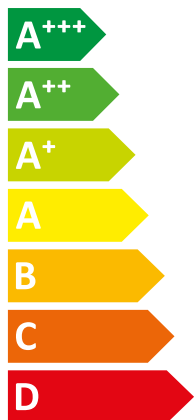

ENERG

енергия · ενεργεια

VWL 105/7.2 AS 230V S3 + VWL

I Vaillant

II 108/7.2 IS

A++

A

Two icons showing sound power levels. The top icon shows a speaker inside a house with the text "41 dB". The bottom icon shows a speaker outside a house with the text "63 dB".

A legend for power consumption in kW, shown as a rounded rectangle with three colored squares and corresponding text: a dark blue square for "8 kW", a medium blue square for "8 kW", and a light blue square for "7 kW".