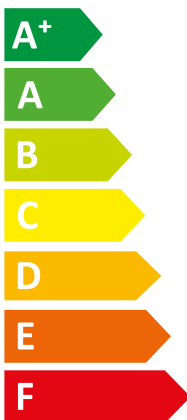

ENERG

енергия · ενεργεια

VWL 105/7.2 AS 230V S3 + VWL

I Vaillant

II 108/7.2 IS

A++

A

Two icons showing sound power levels. The top icon shows a speaker inside a house with the text "41 dB". The bottom icon shows a speaker outside a house with the text "63 dB".

A legend for power consumption in kW, shown as a rounded rectangle with three colored squares and corresponding text: a dark blue square for "8 kW", a medium blue square for "8 kW", and a light blue square for "7 kW".