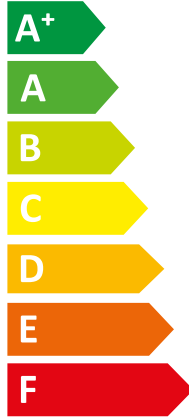

**ENERG**  
енергия · ενέργεια

VWL 105/7.2 AS 230V S3 + VWL

| Vaillant

|| 108/7.2 IS S5

**A++**

**A**

Two icons showing sound power levels. The top icon shows a speaker inside a house with the value 41 dB. The bottom icon shows a speaker outside a house with the value 63 dB.

Legend for power consumption in kW, shown as three colored squares: dark blue for 8 kW, medium blue for 8 kW, and light blue for 7 kW.